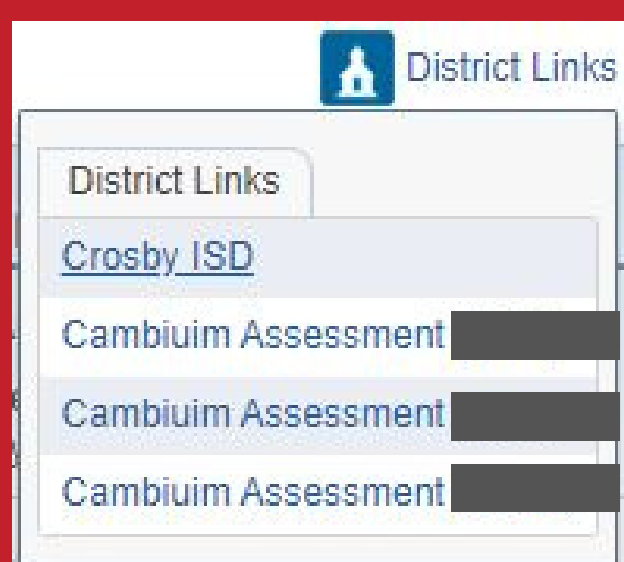

SKYWARD'S NEW LINK TO STATE ASSESSMENT RESULTS

FIND YOUR STAAR RESULTS IN SKYWARD

Click the link in Skyward to access your results located at www.texasassessment.com

LOG IN TO SKYWARD
FAMILY ACCESS OR STUDENT ACCESS
(THROUGH THE WEBSITE, NOT THE APP)

Click on the DISTRICT LINKS in the top right corner.

Choose Cambium Assessment (STUDENT) to be logged in directly to your assessment history.

EL NUEVO ENLACE DE SKYWARD CON LOS RESULTADOS DE LA EVALUACIÓN ESTATAL